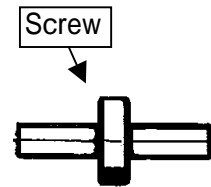

Parts No.	Parts Name
FRA41070	ADJUSTING SCREW FOR PS FRAME and PTA ROUND FRAME L=25 (PTA-12..., PS-09...)
FRA41080	ADJUSTING SCREW FOR PS FRAME and PTA ROUND FRAME L=29 (Long Type)
FRA40012	ADJUSTING SCREW SET FOR PTA SQUARE FRAME (PTA-32320 ...)

Standard type
OPTION