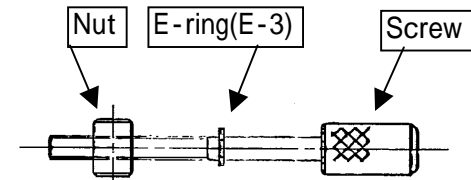

Parts No.	Parts Name
FRA41070	ADJUSTING SCREW FOR PS FRAME and PTA ROUND FRAME L=25 (PTA-12..., PS-09...)
FRA41080	ADJUSTING SCREW FOR PS FRAME and PTA ROUND FRAME L=29 (Long Type)
FRA40012	ADJUSTING SCREW SET FOR PTA SQUARE FRAME (PTA-32320 ...)

Standard type
OPTION