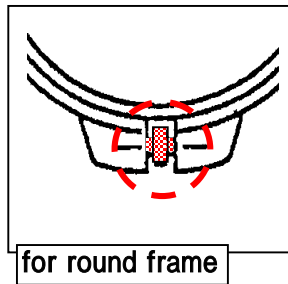

Parts No.	Parts Name
FRA41070	ADJUSTING SCREW FOR PS FRAME and PTA ROUND FRAME L=25 (PTA-12..., PS-09...)
FRA41080	ADJUSTING SCREW FOR PS FRAME and PTA ROUND FRAME L=29 (Long Type)
FRA40012	ADJUSTING SCREW SET FOR PTA SQUARE FRAME (PTA-32320 ...)

Standard type
OPTION