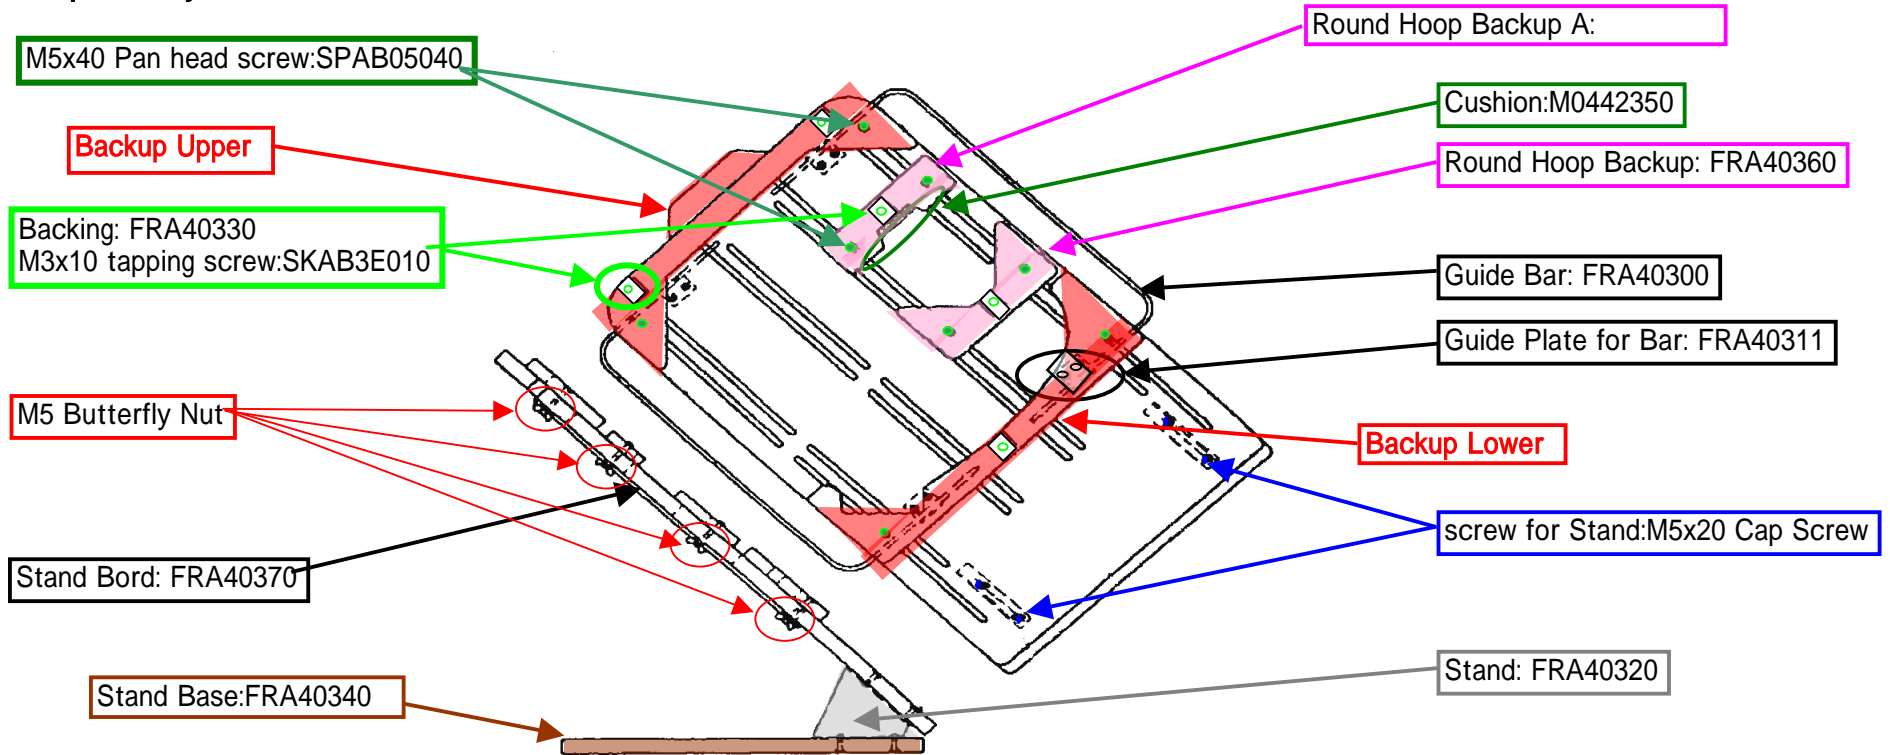

Preparatory Table

Upper and Lower Backup Without Screws

for Preparatory Table	Backup Upper	Backup Lower	for frames
DTA-PTA-27310	FRA40380	FRA40390	PTA-27310
DTA-PTA-27290	FRA40400	FRA40410	PTA-27290
DTA-PTA-32320	FRA40380	FRA40450	PTA-32320
DTA-WS-32290	FRA40400	FRA40410	WS-32290
DTA-WS-44420	FRA40430	FRA40440	WS-44420
DTA-WS-42440	FRA40430	FRA40510	WS-42440
DTA-WS-48360	FRA40400	FRA40420	WS-48360