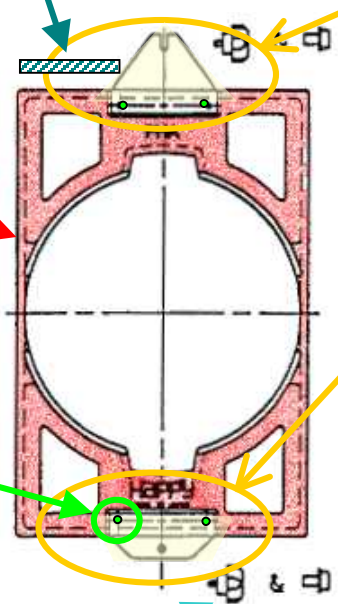

PHA frame holder parts

Holder cushion: M0442350

Plastic holder only

PHA	Parts number
30	M0442010
48	
58	
36	
45	
40	

SCREW (for joining frame and bracket)

PHA	Screw	Parts No.
30	truss head screw(M4x6)	STAB04006
48		
58		
36	truss head screw(M4x12)	STAB04012
45		
40		

SCREW (for setting holder to border frame)

Type	Name	Parts number
for HMF	Knob Screw (Blue)	M0437002
for others	Flange cap screw M4x8	SCBD04008

Upper bracket only

PHA	Bracket(upper)
-30	M044205
-48	M044203
-58	M044204
-36	M044212
-45	FRA40160
-40	FRA4092

Lower bracket only

PHA	Bracket(lower)
-30	M044202
-48	M044202
-58	M044202
-36	M044202
-45	FRA40170
-40	FRA4091

Spacer

The spacers for 45 and 40 depth frame-holder.	
45	FRA40180
40	FRA40180