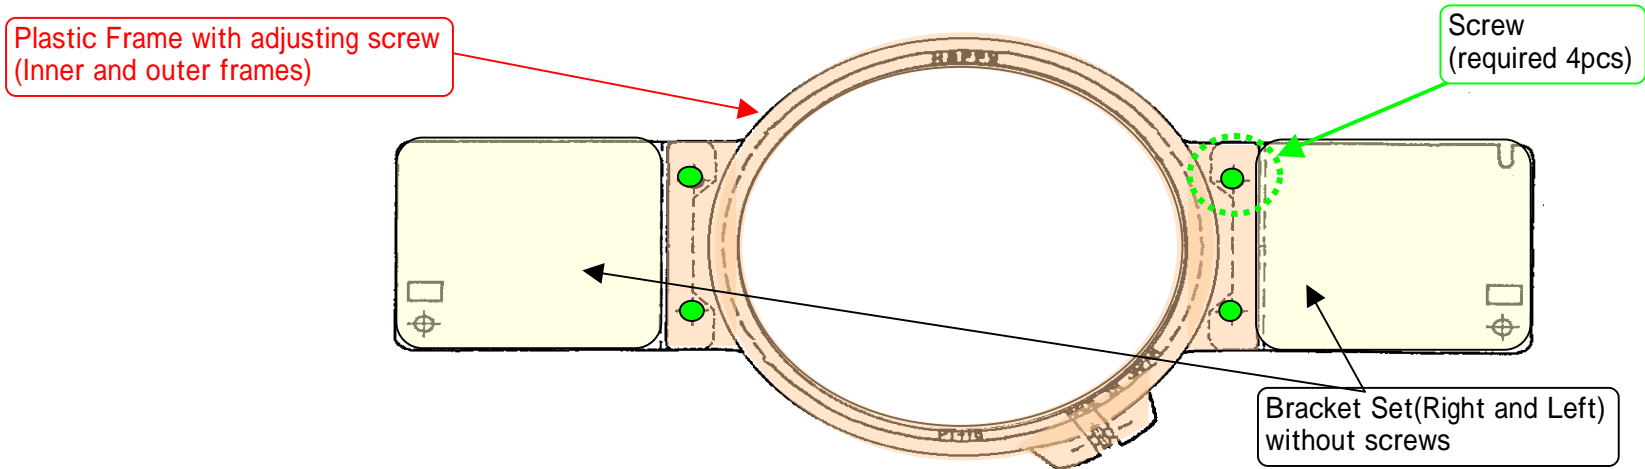

PTA round frame parts

Plastic frame (Inner and outer circle)

Parts No.	Plastic Frame
HCM40510	Plastic Frame for PTA-12
HCM40520	Plastic Frame for PTA-15
HCM40530	Plastic Frame for PTA-18
HCM40540	Plastic Frame for PTA-21

Screw (required 4pcs)

Screw	Parts No.
SCREW SET M4x8	SPDK04008

(Washer and Spring washer are included)

Bracket Set (Right and Left) without screws

Distance	for PTA-12	for PTA-15	for PTA-18	for PTA-21
250	HCM40690	HCM40690	-	-
360	HCM40554	HCM40554	HCM40563	HCM40563
450	HCM40573	HCM40573	HCM40583	HCM40583
460	HCM40623	HCM40623	FRA40710	FRA40710
500	HCM40633	HCM40633	HCM40643	HCM40643
520	HCM40613	HCM40613	HCM40623	HCM40623