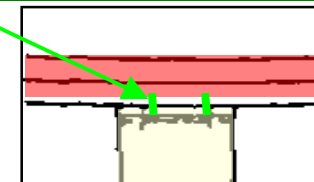

PEA frame parts

Pusher	Parts No.
HCM,HMF	HMF40590
HCG,HCR	HMF40630

Knob Screw	M0437002

Plastic frame with adjusting screw

FRAME	Plastic Frame	Parts No.
PEA-33185	PS-33185	M0441520
PEA-33225	PS-33225	M0441540
PEA-33245	PS-33245	M0441550
PEA-33295	PS-33295	M0441560
PEA-46200	PS-46200	M0442210
PEA-46225	PS-46225	M0441570
PEA-46270	PS-46270	M0441580
PEA-46290	PS-46290	M0441590

Upper Bracket	
PEA-25-4	HMF40690
PEA-25-5	HMF40700

Plastic frame with adjusting screw

FRAME	Plastic Frame	Parts No.
PEA-25-4	PS-25	M0441510
PEA-25-5		

Lower Bracket	
PEA-25-4	HMF40760
PEA-25-5	

HMF40601 : FRONT PIN

SCREW (for joining frame and bracket)
HEXAON SOCKET HEAD CAP SCREW (M3x6) **SCCA03006**

FRA41060 :
ADJUSTING SCREW

Upper Bracket	
33185-4	HMF40711
33225-4	
33245-4	
33295-4	HMF40741
33185-5	
33225-5	
33245-5	HMF40770
33295-5	
33185-6	
33245-6	HMF40721
33245-6	
33295-6	
46200-4	HMF40751
46225-4	
46270-4	
46290-4	HMF40730
46200-5	
46225-5	
46270-5	
46290-5	

Lower Bracket	
All frames	HMF40730